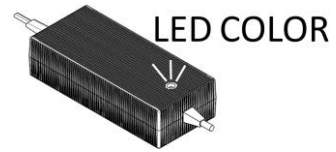

71405 - CARICABATTERIA XJT / XJ14 / XJOY14 / NERO XJ

1)

REMOVE THE CAP

2)

PLUG IN THE CHARGER
PLUG INTO THE BATTERY
CHARGER PORT

3)

PLUG THE CHARGER TO THE MAIN

4)

START CHARGING

5)

RED = CHARGE IN PROGRESS

**STEADY or BLINKING GREEN =
BATTERY FULL**

6)

DISCONNECT THE CHARGER FROM MAIN

7)

DISCONNECT THE CHARGER PLUG
FROM THE BATTERY
CHARGER PORT