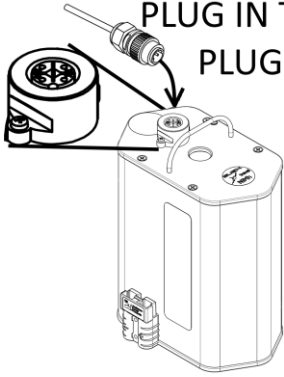

71405 - CARICABATTERIA XJT / XJ14 / XJOY14 / NERO XJ

1)

REMOVE THE CAP

2)

PLUG IN THE CHARGER
PLUG INTO THE BATTERY
CHARGER PORT

3)

PLUG THE CHARGER TO THE MAIN

4)

START CHARGING

5)

RED = CHARGE IN PROGRESS

**STEADY or BLINKING GREEN =
BATTERY FULL**

6)

DISCONNECT THE CHARGER FROM MAIN

7)

DISCONNECT THE CHARGER PLUG
FROM THE BATTERY
CHARGER PORT