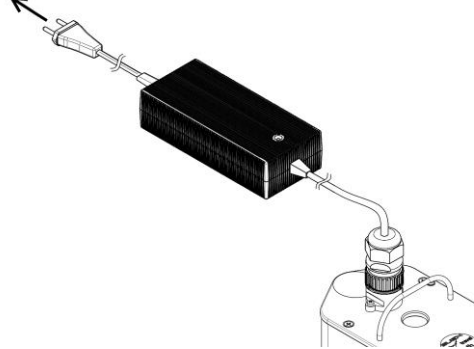

71405 - CARICABATTERIA XJT / XJ14 / XJOY14 / NERO XJ

1)

REMOVE THE CAP

2)

PLUG IN THE CHARGER
PLUG INTO THE BATTERY
CHARGER PORT

3)

PLUG THE CHARGER TO THE MAIN

4)

START CHARGING

5)

RED = CHARGE IN PROGRESS

**STEADY or BLINKING GREEN =
BATTERY FULL**

6)

DISCONNECT THE CHARGER FROM MAIN

7)

DISCONNECT THE CHARGER PLUG
FROM THE BATTERY
CHARGER PORT