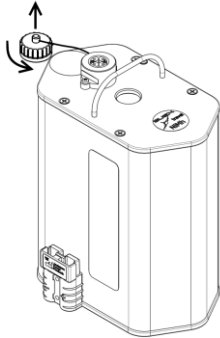

71405 - CARICABATTERIA XJT / XJ14 / XJOY14 / NERO XJ

1)

REMOVE THE CAP

2)

PLUG IN THE CHARGER
PLUG INTO THE BATTERY
CHARGER PORT

3)

PLUG THE CHARGER TO THE MAIN

4)

START CHARGING

5)

RED = CHARGE IN PROGRESS

**STEADY or BLINKING GREEN =
BATTERY FULL**

6)

DISCONNECT THE CHARGER FROM MAIN

7)

DISCONNECT THE CHARGER PLUG
FROM THE BATTERY
CHARGER PORT