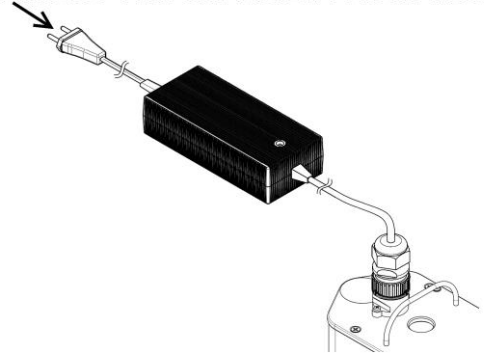

71405 - CARICABATTERIA XJT / XJ14 / XJOY14 / NERO XJ

1)

REMOVE THE CAP

2)

PLUG IN THE CHARGER
PLUG INTO THE BATTERY
CHARGER PORT

3)

PLUG THE CHARGER TO THE MAIN

4)

START CHARGING

5)

RED = CHARGE IN PROGRESS

**STEADY or BLINKING GREEN =
BATTERY FULL**

6)

DISCONNECT THE CHARGER FROM MAIN

7)

DISCONNECT THE CHARGER PLUG
FROM THE BATTERY
CHARGER PORT